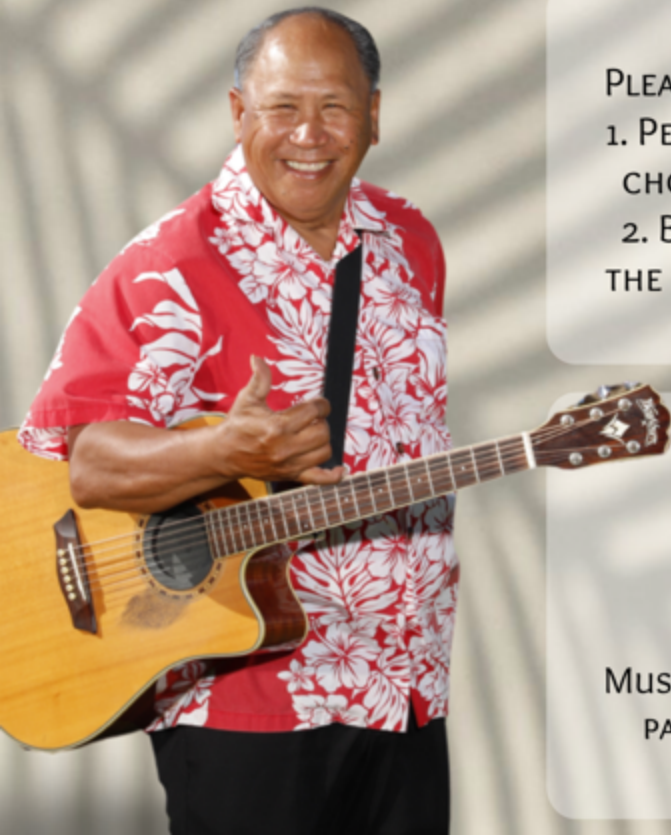

AUDITION FORMAT

PLEASE COME DRESSED IN ALOHA ATTIRE

1. PERFORM A HAWAIIAN SONG OF YOUR CHOICE LIVE WITH YOUR GUITAR/BASS
2. BAND WILL PERFORM A SONG FROM THE SHOW. PLAY ALONG AND FIND YOUR VOICE PART

LEAD GUITARIST